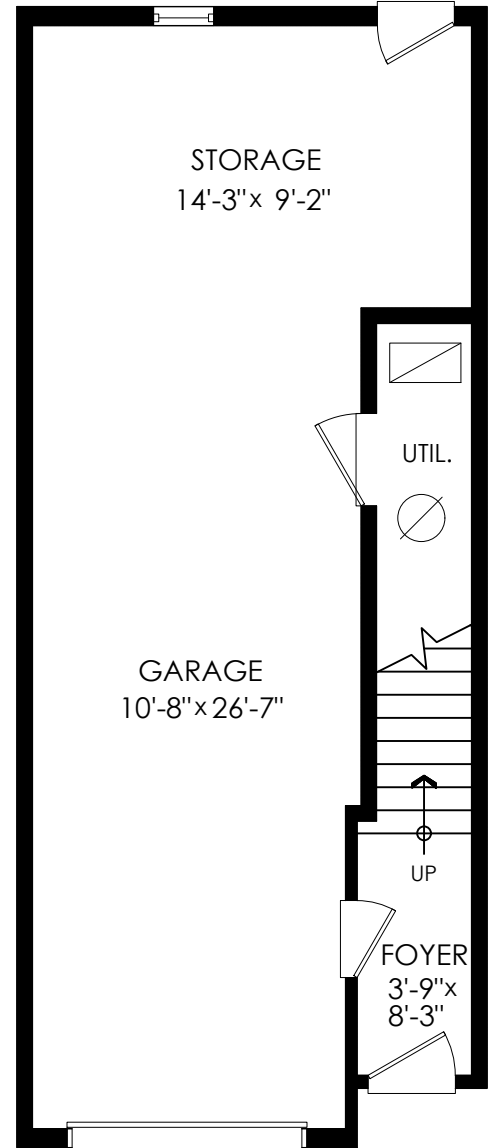

Main Floor: 557 sq.ft.
Upper Floor: 582 sq.ft.
Entry Floor: 108 sq.ft.
Total: 1,247 sq.ft.

Garage: 449 sq.ft.
Balcony: 78 sq.ft.
Total Extras: 527 sq.ft.

Ceiling Height: 8'-0"

SCALE
0' 5'