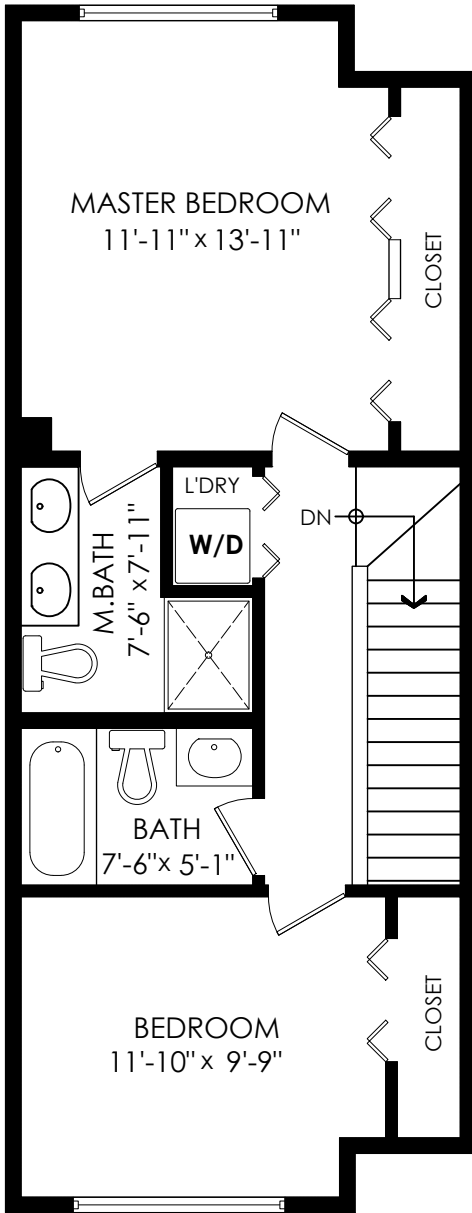

Main Floor: 557 sq.ft.
Upper Floor: 582 sq.ft.
Entry Floor: 108 sq.ft.
Total: 1,247 sq.ft.

Garage: 449 sq.ft.
Balcony: 78 sq.ft.
Total Extras: 527 sq.ft.

Ceiling Height: 8'-0"

SCALE
0' 5'