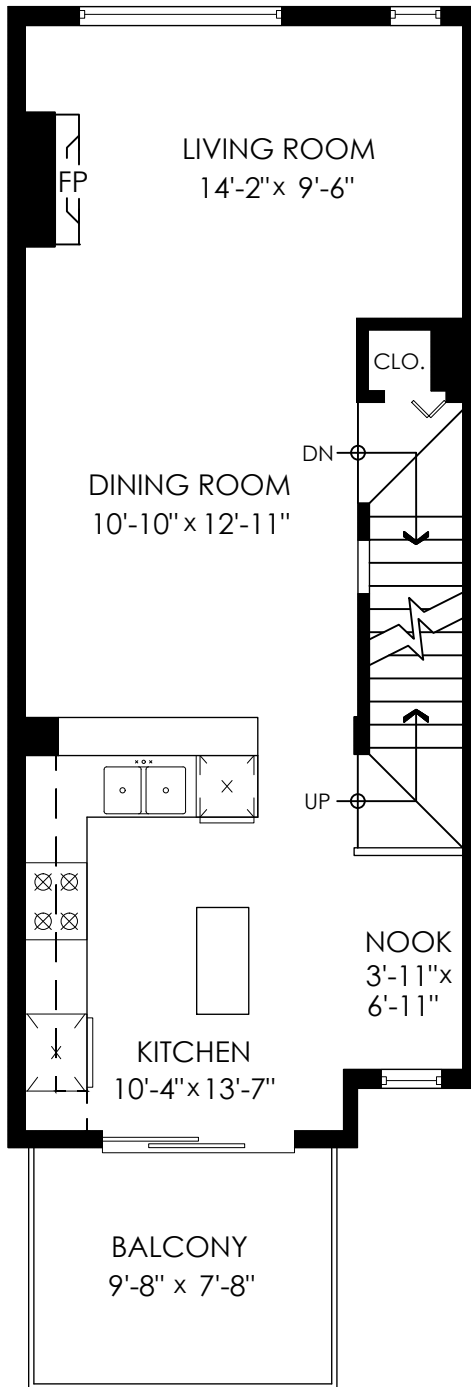

Main Floor: 557 sq.ft.
Upper Floor: 582 sq.ft.
Entry Floor: 108 sq.ft.
Total: 1,247 sq.ft.

Garage: 449 sq.ft.
Balcony: 78 sq.ft.
Total Extras: 527 sq.ft.

Ceiling Height: 8'-0"

SCALE
0' 5'